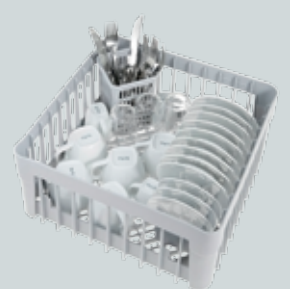

Accessories

Optimize your operations with racks and baskets for all needs