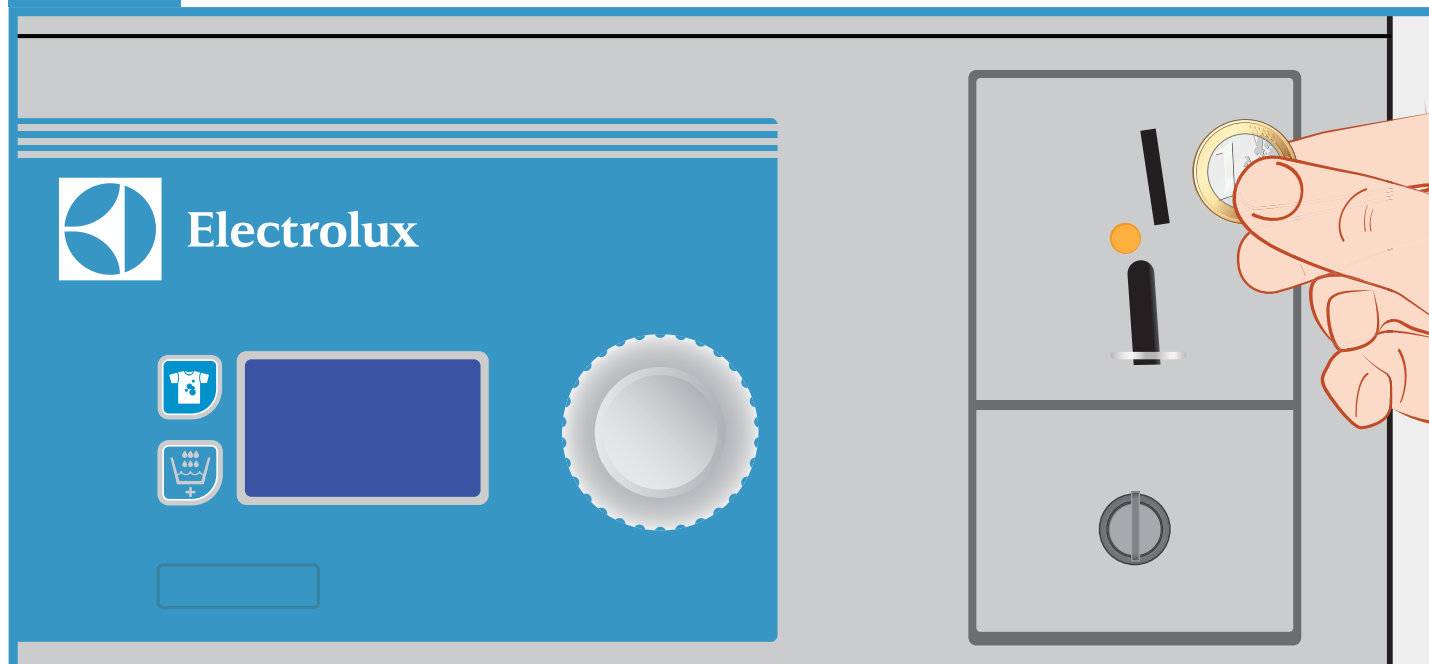

Washer instructions

1 Turn the knob to select a program

2 Select an option as needed

Heavy soil
For heavily soiled textiles
Long wash time

Extra rinse
one rinse added

3 Follow the instructions for payment

4 Once the right amount is paid, the machine will automatically start (or can be started by pressing the knob)

Dosage:

Dispense the detergent according to the instructions on the detergent package

Coin-op Laundry

ELECTROLUX
EMPOWERED