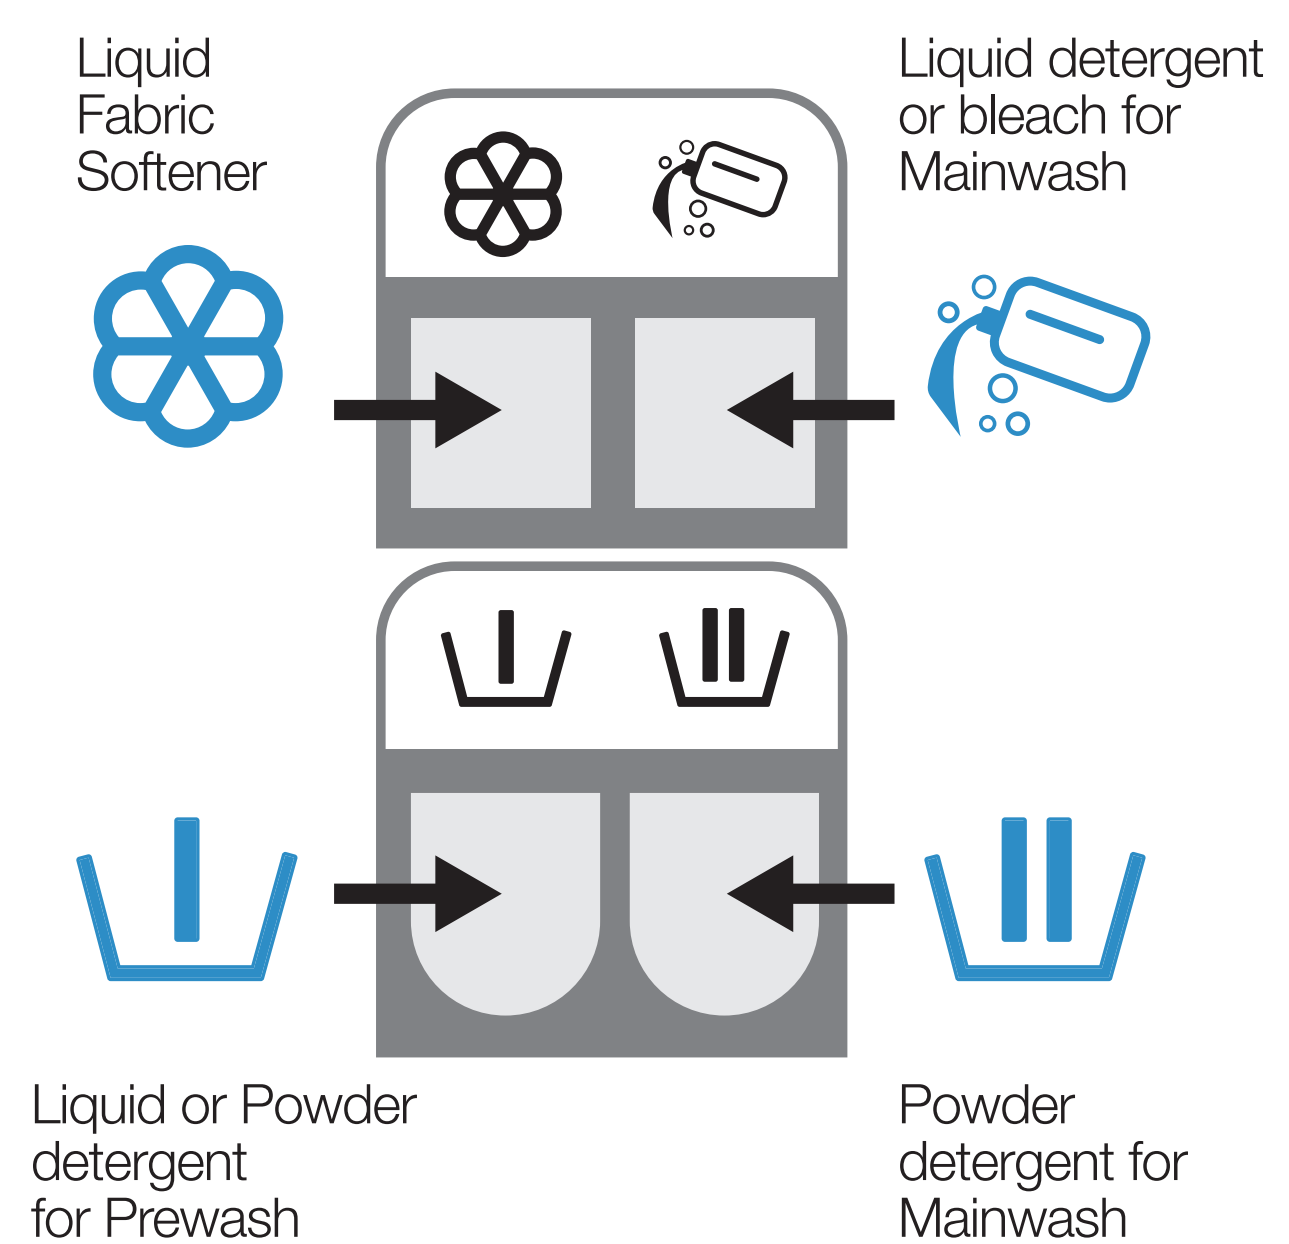

Washer instructions

1 Turn the knob to select a program

2 Select an option as needed

Heavy soil
For heavily soiled textiles
Long wash time

Extra rinse
one rinse added

3 Follow the instructions for payment

4 Once the right amount is paid, the machine will automatically start (or can be started by pressing the knob)

Dosage:

Dispense the detergent according to the instructions on the detergent package

Coin-op Laundry

ELECTROLUX
EMPOWERED